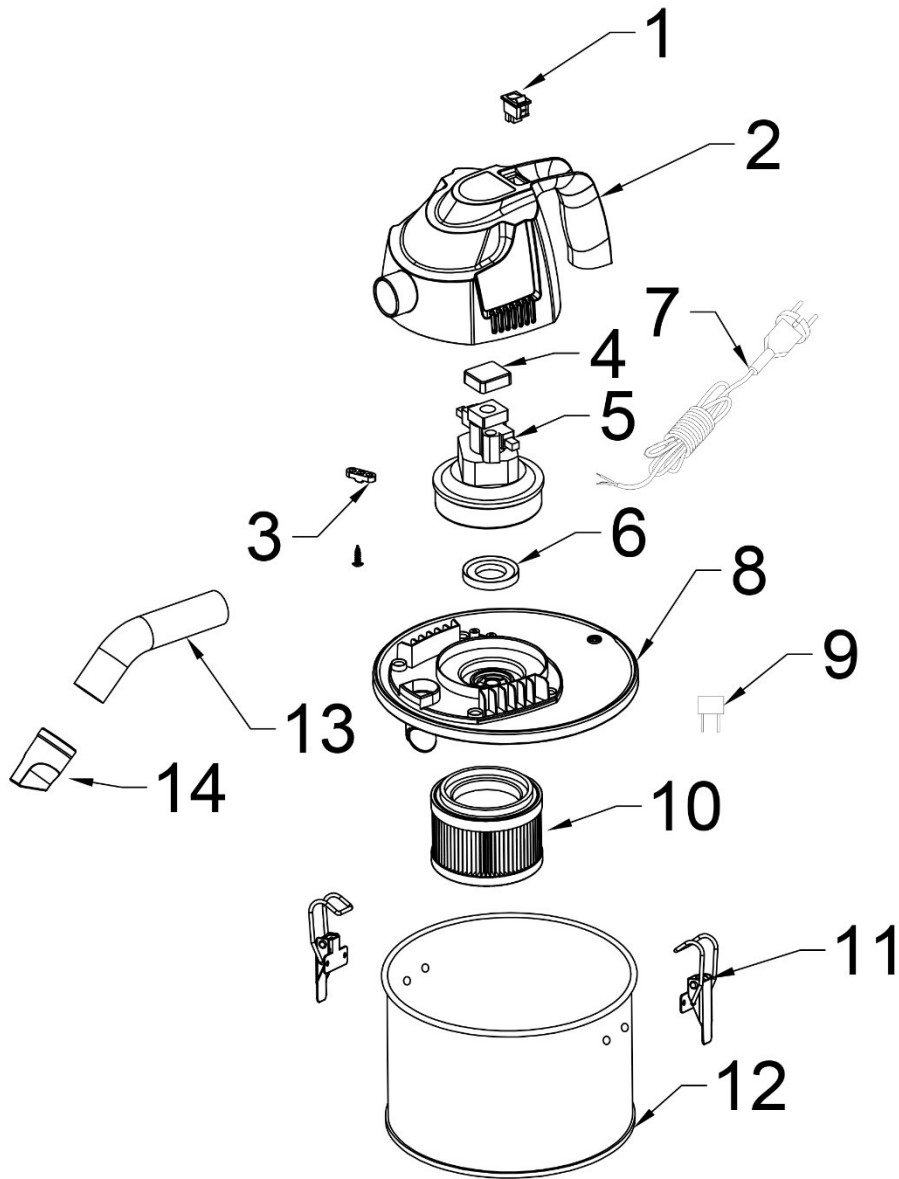

MAC221 EXPLODED DIAGRM

1.	Switch	9.	Capacitor
2.	Top cover	10.	HEPA filter
3.	Cable holder	11.	Metal clip
4.	Motor brock	12.	Black painting tank
5.	Motor	13.	Aluminum bent tube
6.	Motor seal	14.	Crevice nozzle
7.	Power cable	15.	Metal hose ()
8.	Barrel cap		